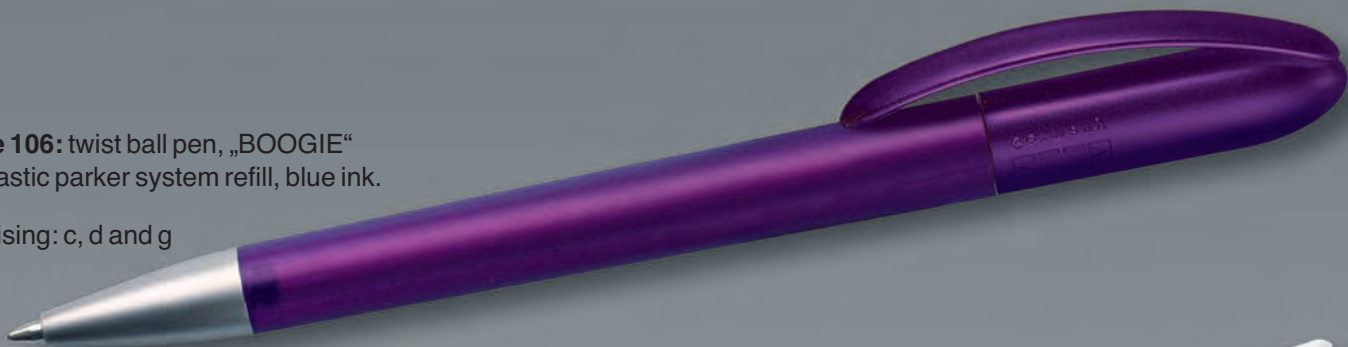

Article 106: twist ball pen, „BOOGIE“
with plastic parker system refill, blue ink.

advertising: c, d and g

Solid

201 black

256 crystal white

Frozen

S1280 trsp. violet

S1285 trsp. polar white

S1290 trsp. deep orange

S1324 trsp. quince yellow

S1513 trsp. magenta

S1787 trsp. night blue

S1817 trsp. sunset red

S1818 trsp. pine green

S1843 trsp. ochre

S1854 trsp. black

Made in Germany!

Min. quantity p. color: 500 pcs!