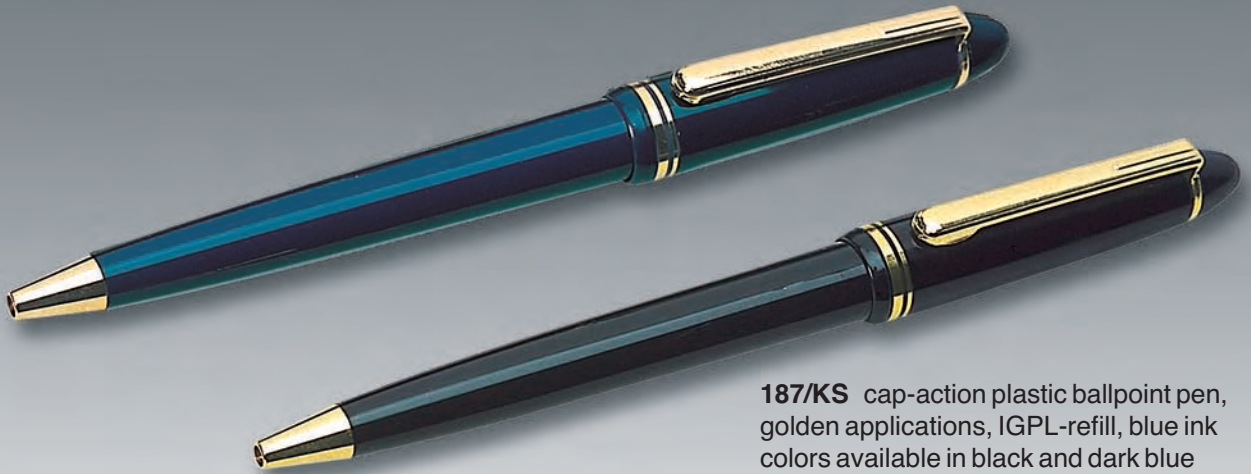

advertising: c, d and g

Article 122G: ballpoint pen OSCAR
frosted, with chromed spiral, jumbo refill,
blue ink

advertising: c, d and g

LED-Pen

LED-Pen: twist ball pen with light-effect in blue, blue ink

advertising: d on upper part