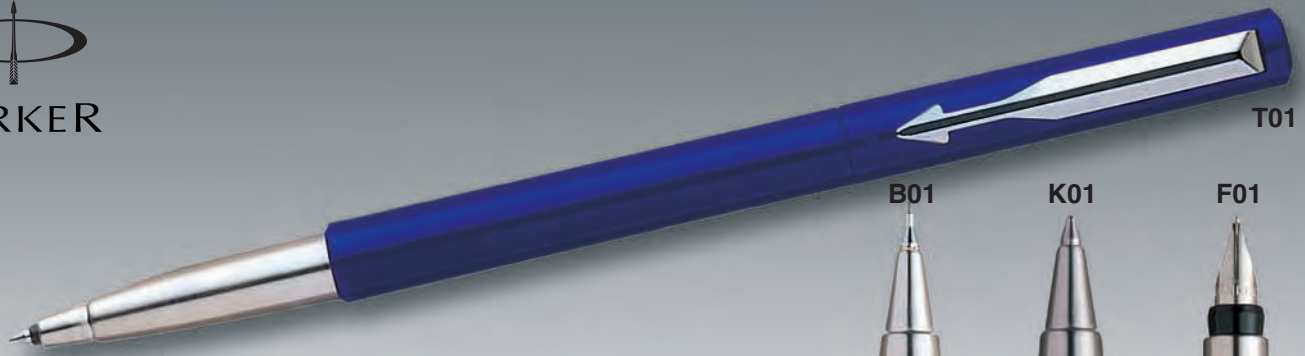

PARKER

Parker Vector Standard:
available as ball pen, pencil,
rollerball and fountain pen
colors: blue, red, white and black

incl. box EL1

B01

K01

F01