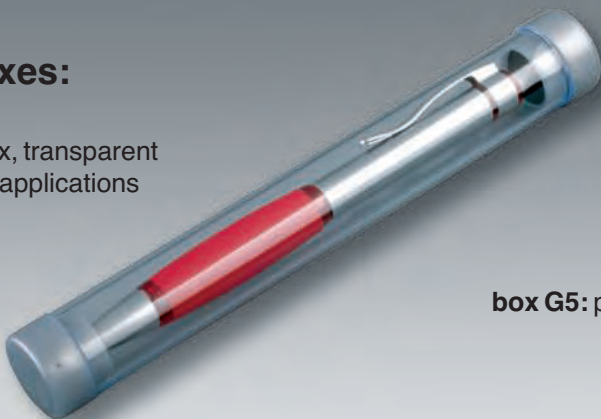

possible boxes:

box G3: „tube“ box, transparent with silvercolored applications