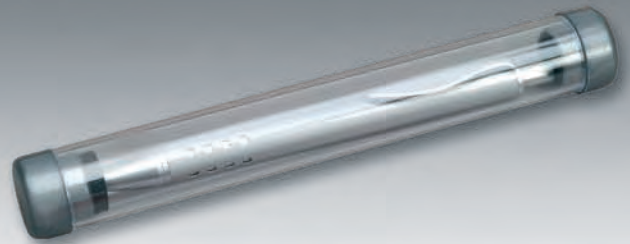

box G3: „tube“ box, transparent, with silvercolored applications