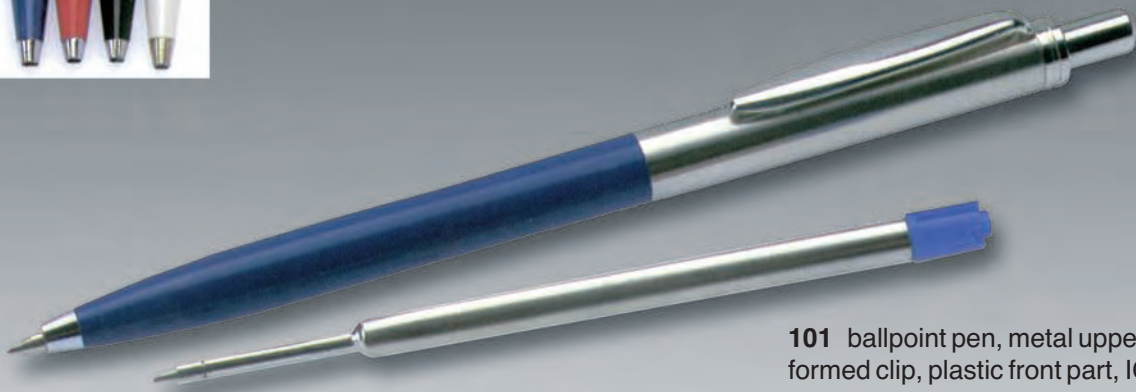

101 ballpoint pen, metal upper part with oval formed clip, plastic front part, IGM-refill, blue ink

advertising: d and f (on upper part)