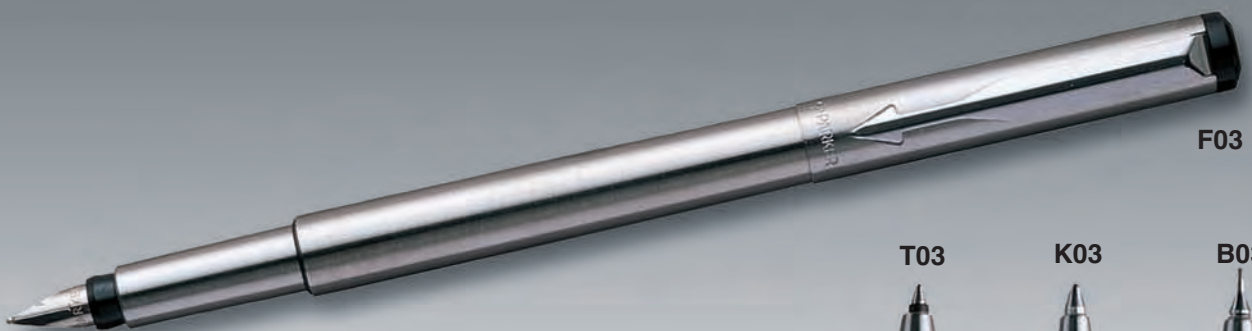

PARKER

Parker Jotter ball pen K60

the classic of Parker pens
in 6 standard colors
blue ink

incl. box EL1

**special colors possible up
from 10.000 pcs.**

F03

Parker Vector stainless steel:
available as ball pen, pencil,
rollerball and fountain pen

incl. box 921

T03

K03

B03