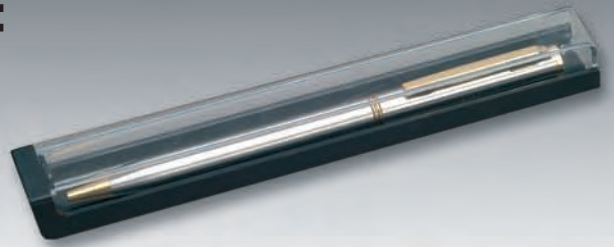

280/DS wooden pencil, beech tree, same design, chromed applications

advertising: d and g on pens

194 marker-set, black, marking in 3 colors

advertising: d

gift boxes:

box G1: box for 1 pen, black bottom, transparent lid