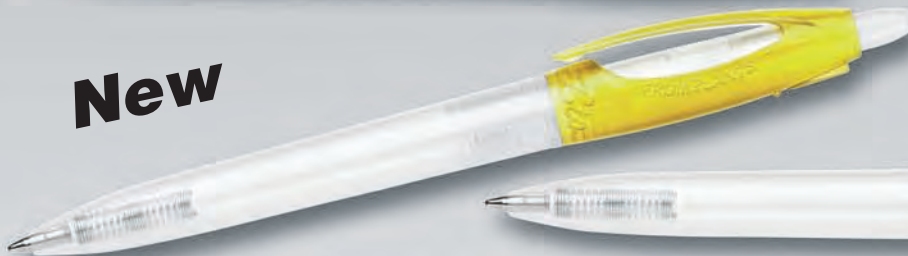

INGEO-PEN 3600 (solid color)
INGENO-PEN CLEAR 3650 (transparent color)

9 transparent colors

6 solid colors

advertising: v

Both items (INGEO and BIO-S Pen) are manufactured with a revolutionary material resulting in a reduced environmental impact since it is derived from natural fibres, unlike all synthetic materials derived from petroleum. Finally, the plastic used for these pens partly reduce atmospheric CO2.

Both products correspond the european norm ISO EN 13432:2000-12 and are certificated by the german laboratory DIN CERTCO. PLA = Polylactide Resine Nature Works

New

BIO-SI-PEN (3750):
9 different transparent colors,
plastic refills with blue ink.

advertising: v