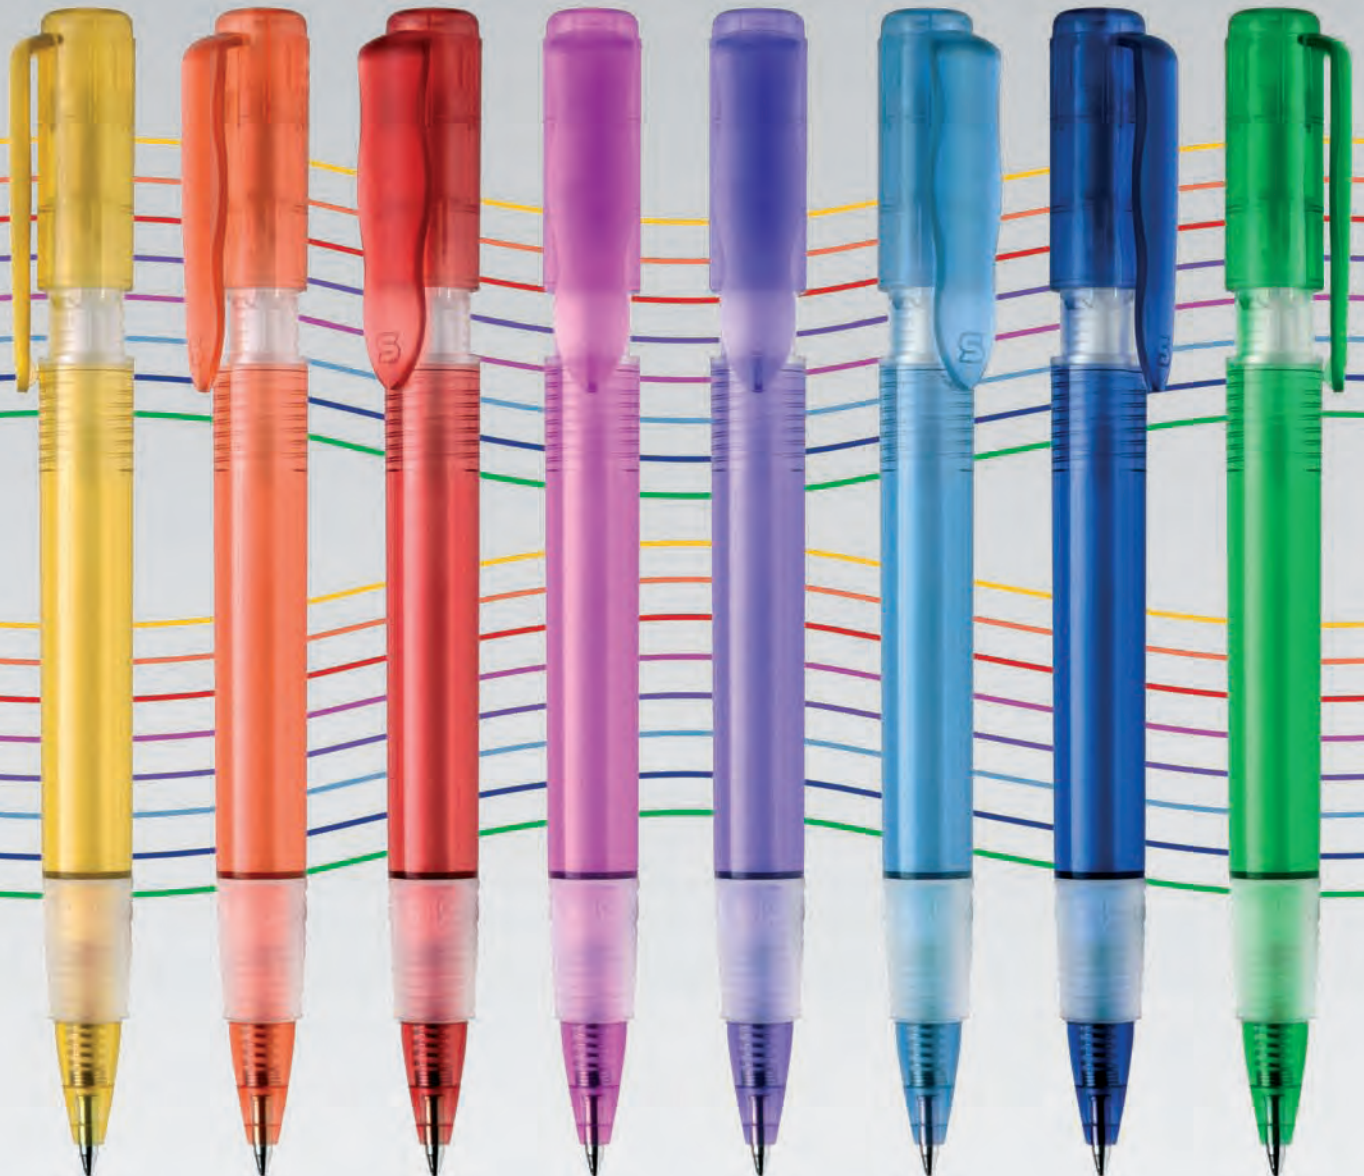

smooth and smart transparency at the very competitiv price

Setu ^{GRIP}

plastic ball pen transparent in trendy colors, with grip
jumbo refill blue ink

advertising: c, d and g