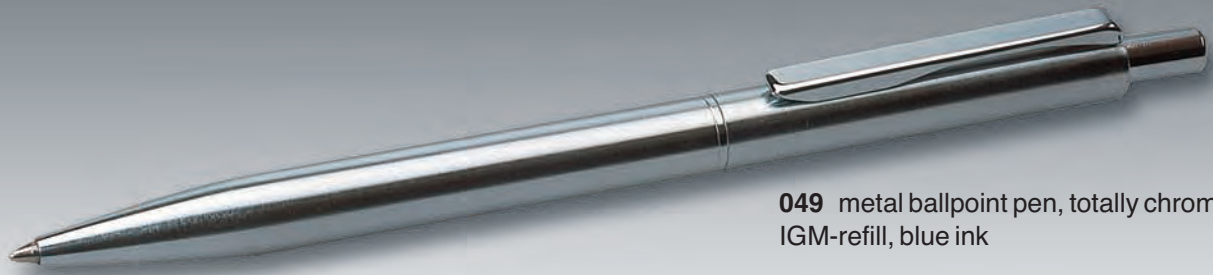

049 metal ballpoint pen, totally chromed, IGM-refill, blue ink

advertising: f

advertising: f on upper part
d on front part

Article 303: half metal ball pen, upper part metal, front part in frosted colors blue and red
Int. plastic refill, blue ink