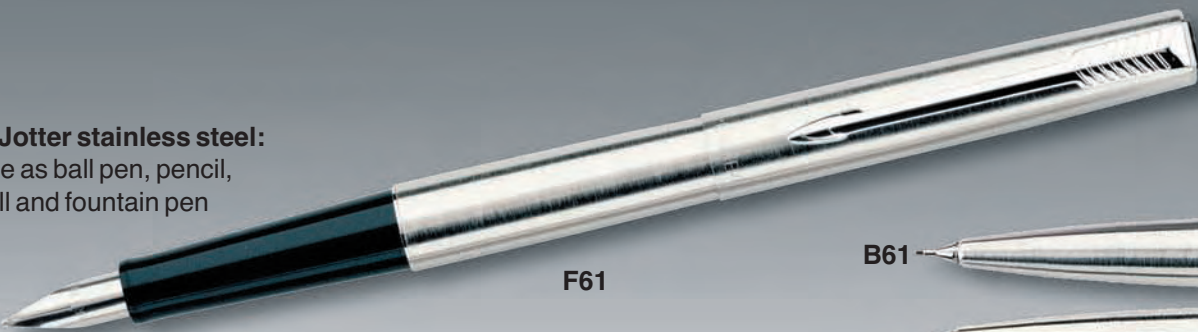

FRONTIER STAINLESS STEEL G. C.:

fountain pen
ball pen
roller ball

FRONTIER STAINLESS STEEL C. C.:

fountain pen
ball pen
roller ball

Incl. box LM

Parker Jotter stainless steel:

available as ball pen, pencil,
rollerball and fountain pen