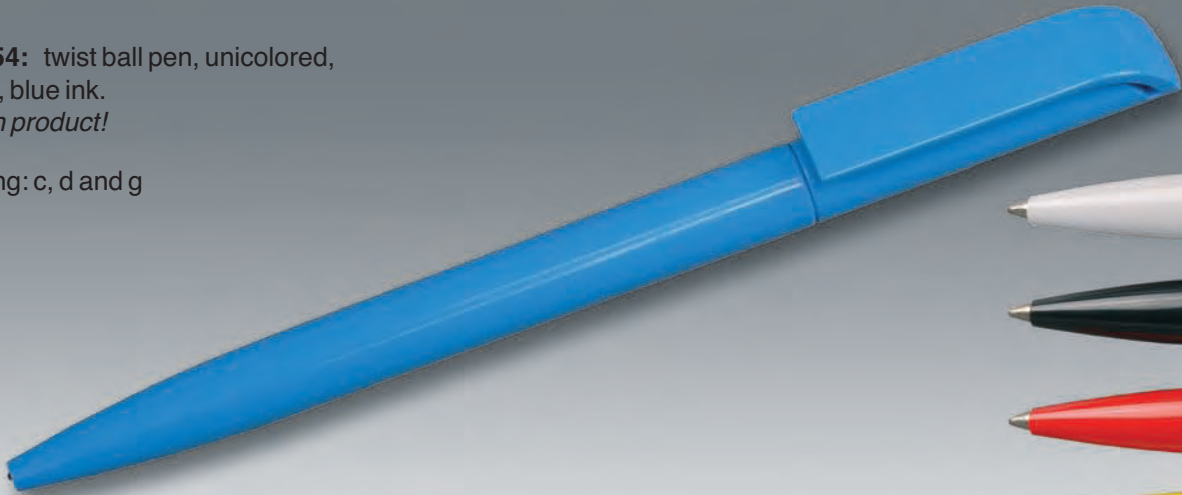

Article154: twist ball pen, unicolored,
X20-refill, blue ink.
europaean product!

advertising: c, d and g