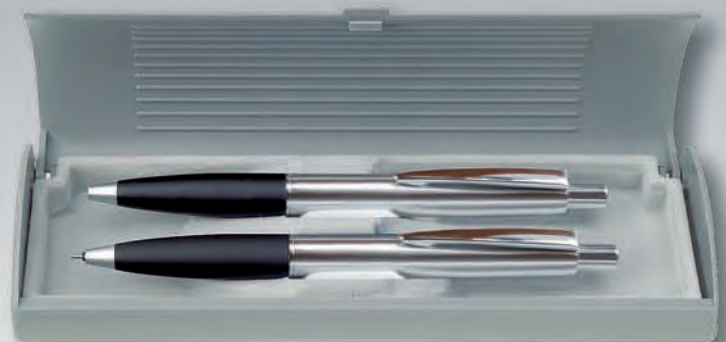

049 metal ballpoint pen, totally chromed, IGM-refill, blue ink

advertising: f

advertising: f on upper part
d on front part

Article 303: half metal ball pen, upper part metal, front part in frosted colors blue and red
Int. plastic refill, blue ink