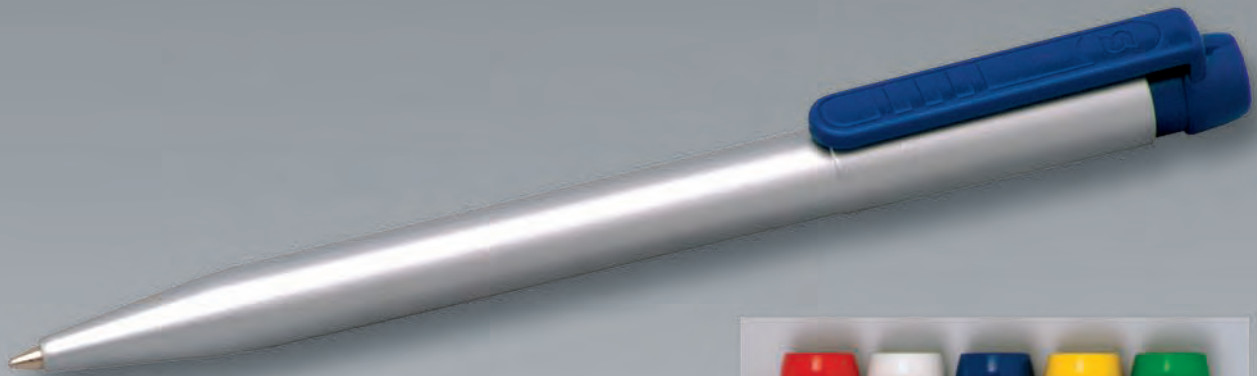

Ball pen serie **PIER**

advertising: d and g (no clip-imprint possible)

Art. 295S: ball pen PIER SPACE, silver colored barrel, applications like item 295