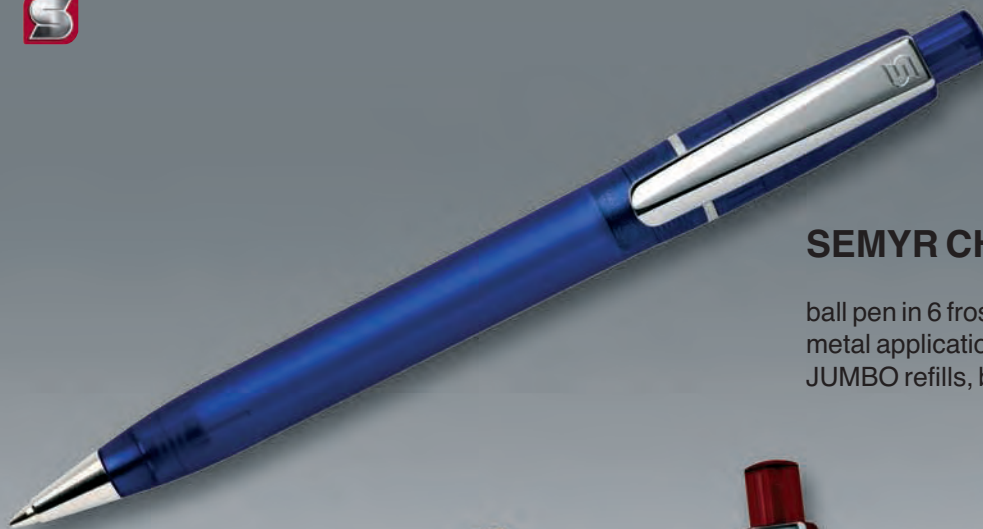

RAJA CHROME 4200

ball pen in 9 different colors,
metal clip, rings- and metal point
plastic parker-type refills, blue ink

advertising: d and g

SEMYR CHROME FROST

ball pen in 6 frosted colors,
metal applications as clip, ring and point,
JUMBO refills, blue ink

advertising: d and g