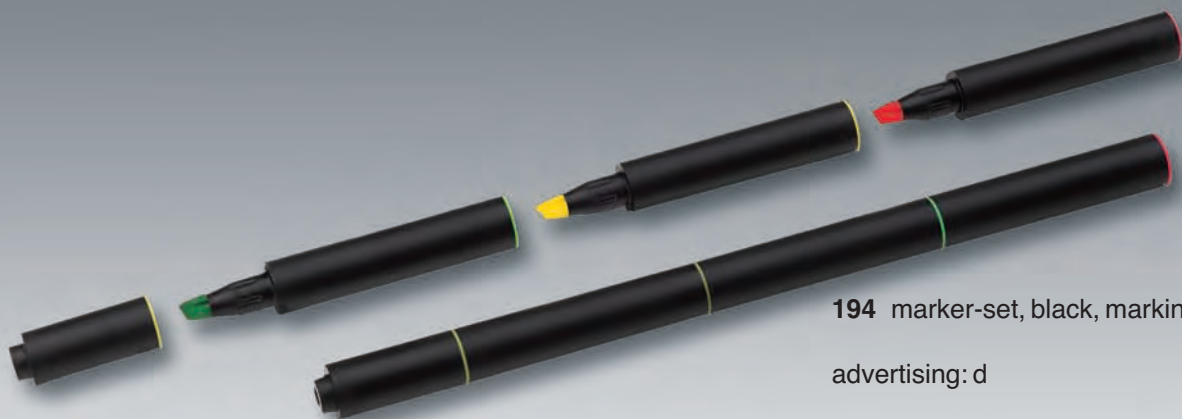

194 marker-set, black, marking in 3 colors

advertising: d