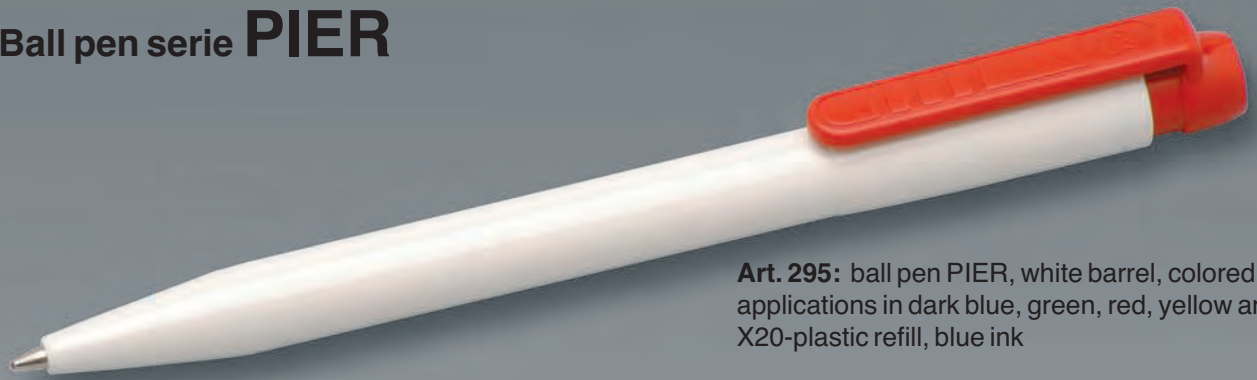

Ball pen serie **PIER**

Art. 295: ball pen PIER, white barrel, colored applications in dark blue, green, red, yellow and white X20-plastic refill, blue ink