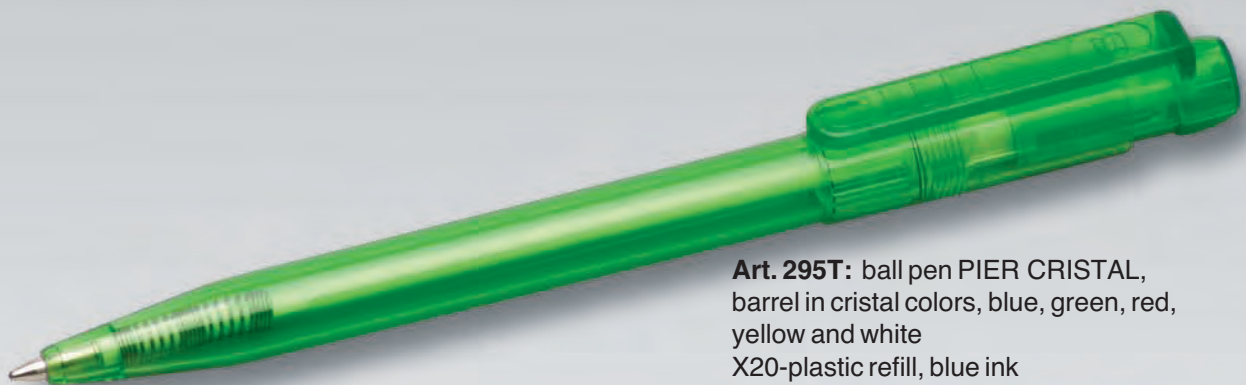

advertising: d and g (no clip-imprint possible)