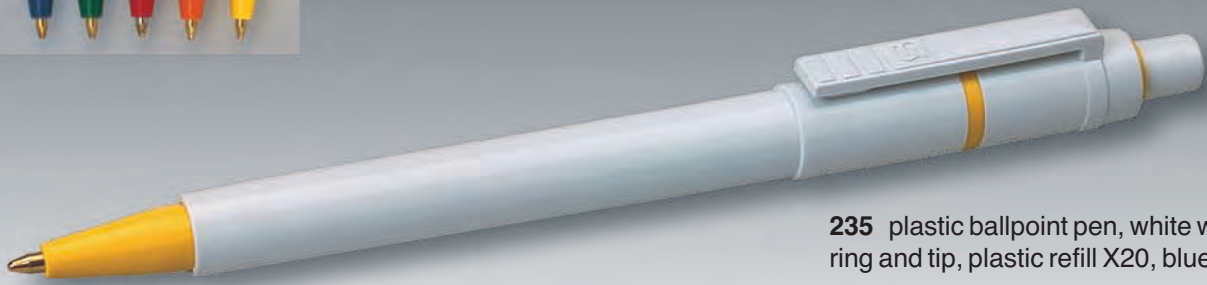

235 plastic ballpoint pen, white with colored ring and tip, plastic refill X20, blue ink

advertising: d and g