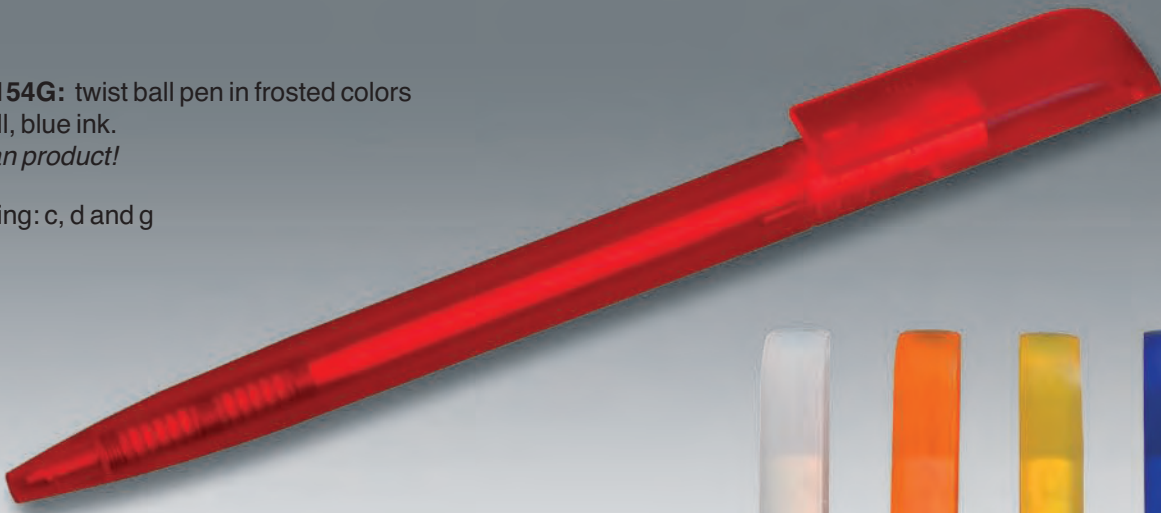

Article 154G: twist ball pen in frosted colors
X20-refill, blue ink.
europaean product!

advertising: c, d and g